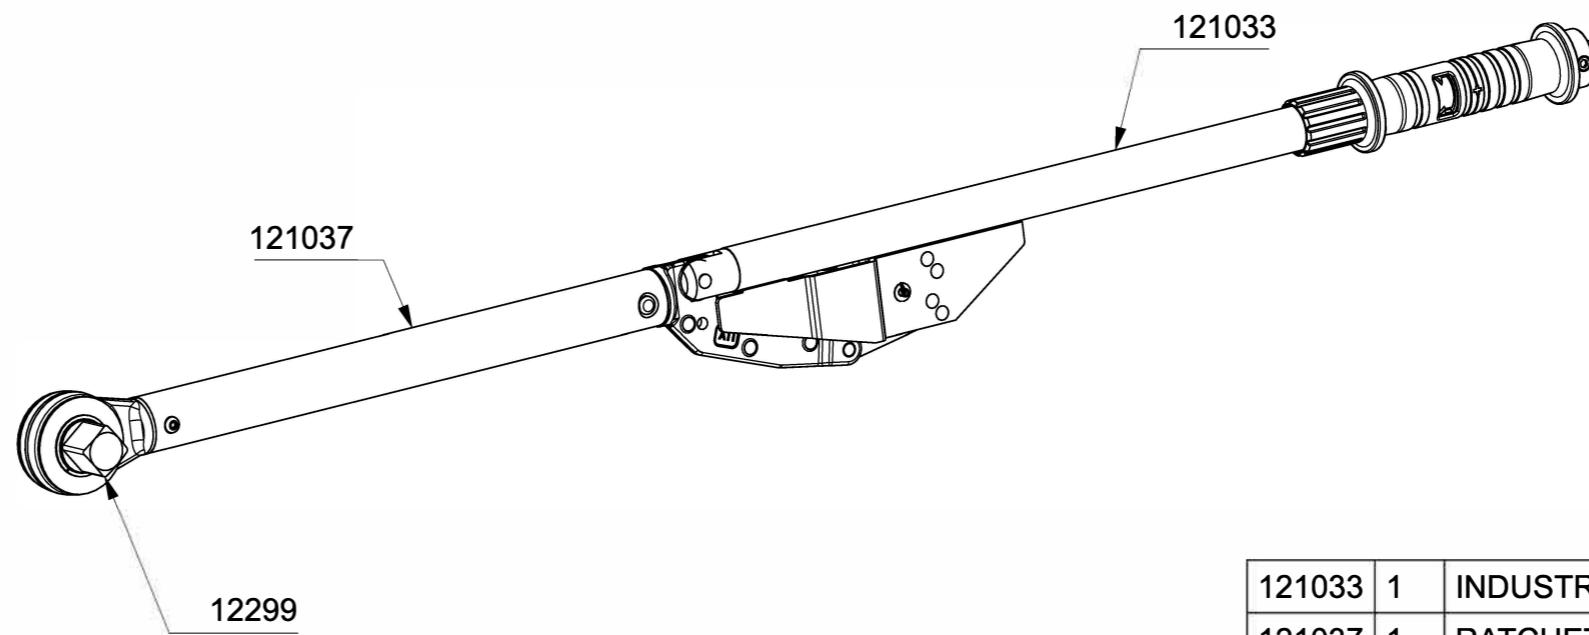

120111.01 - 4AR-N P TYPE INDUSTRIAL TORQUE WRENCH 1" SQ

121033	1	INDUSTRIAL HANDLE ASSY P TYPE
121037	1	RATCHET TUBE ASSY 4AR-N
12299	1	SQ DRIVE ASSY 1" IND. T/W
Part No	Qty	Description